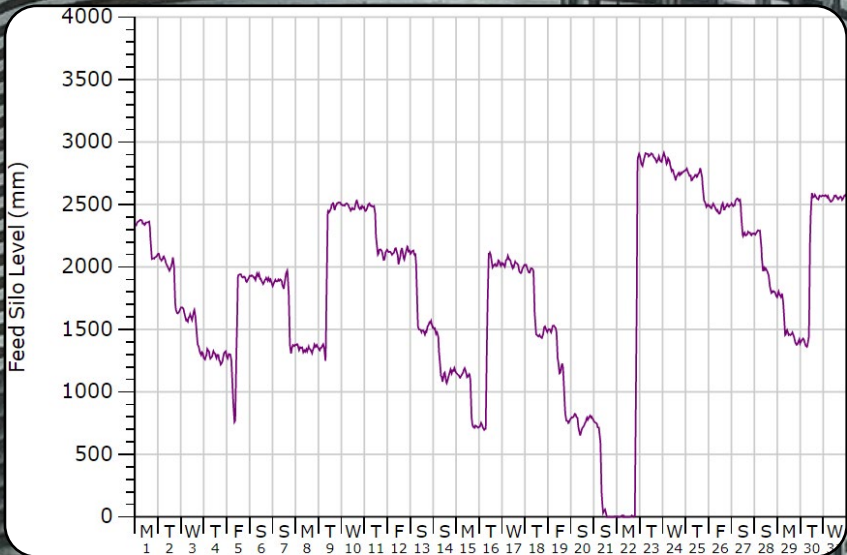

## Feed Silo Monitor

The Harvest Feed Silo Monitor provides real-time data and automated alarms to help you keep on top of your feed.

standalone packages start from  
**\$1,950+GST + \$25/month**

- The safe way to see feed level
- Real-time linear changes in level (as shown above)
- Automated alerts available for re-order levels
- Data viewable via secure website or Harvest Web App